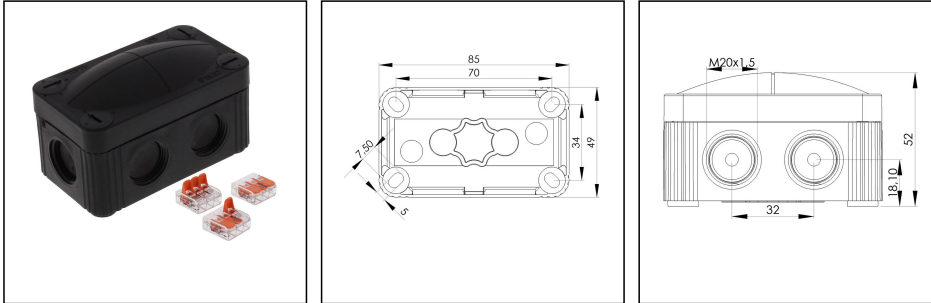

COMBI 206 BK / 3xWAGO 221-413

Junction box 85x49x51mm, plastic, RAL 9005, with 3x WAGO 221-413

Products may differ in size, colour and appearance to those shown. If you require further information or customisation, please contact us directly.

Material	Polypropylene
Material sealing gasket	TPE
Temp. range min	-30 °C
Temp. range max	100 °C
Temperatures during install.	-5 °C - 60 °C
Protection class	IP66 / IP67
Glow wire test	750 °C
Voltage	400 V
Rated cross section	1,5 mm ²
Terminals/poles	4 mm ²
Fixing	4 internal openings
Ø cable diameter min	3 mm
Ø cable diameter max	12 mm
External dimensions LxWxH	85 x 49 x 51mm
Using for cable gland	
Product Color	RAL 9005
Order no. RAL 9005	10109900
Type	COMBI 206 BK / 3xWAGO 221-413
Packing unit	10
ETIM-Classification	EC002600

Remarks:

IP66: using the membrane entry

IP67: using the threaded entry together with ESKV cable gland

Equipment:

Your Contact:

WISKA Hoppmann GmbH

Kisdorfer Weg 28 · 24568 Kaltenkirchen · Germany

☎ +49-4191-508-0 · 📠 +49-4191-508-209

contact@wiska.de · www.wiska.com

- 6 M20 threaded membrane entries
- 2 membrane cable entries through rear
- 4 captive cover screws
- including 3x WAGO 221-413 enclosed loose

Fixing:

With 4 internal openings outside of the sealing area