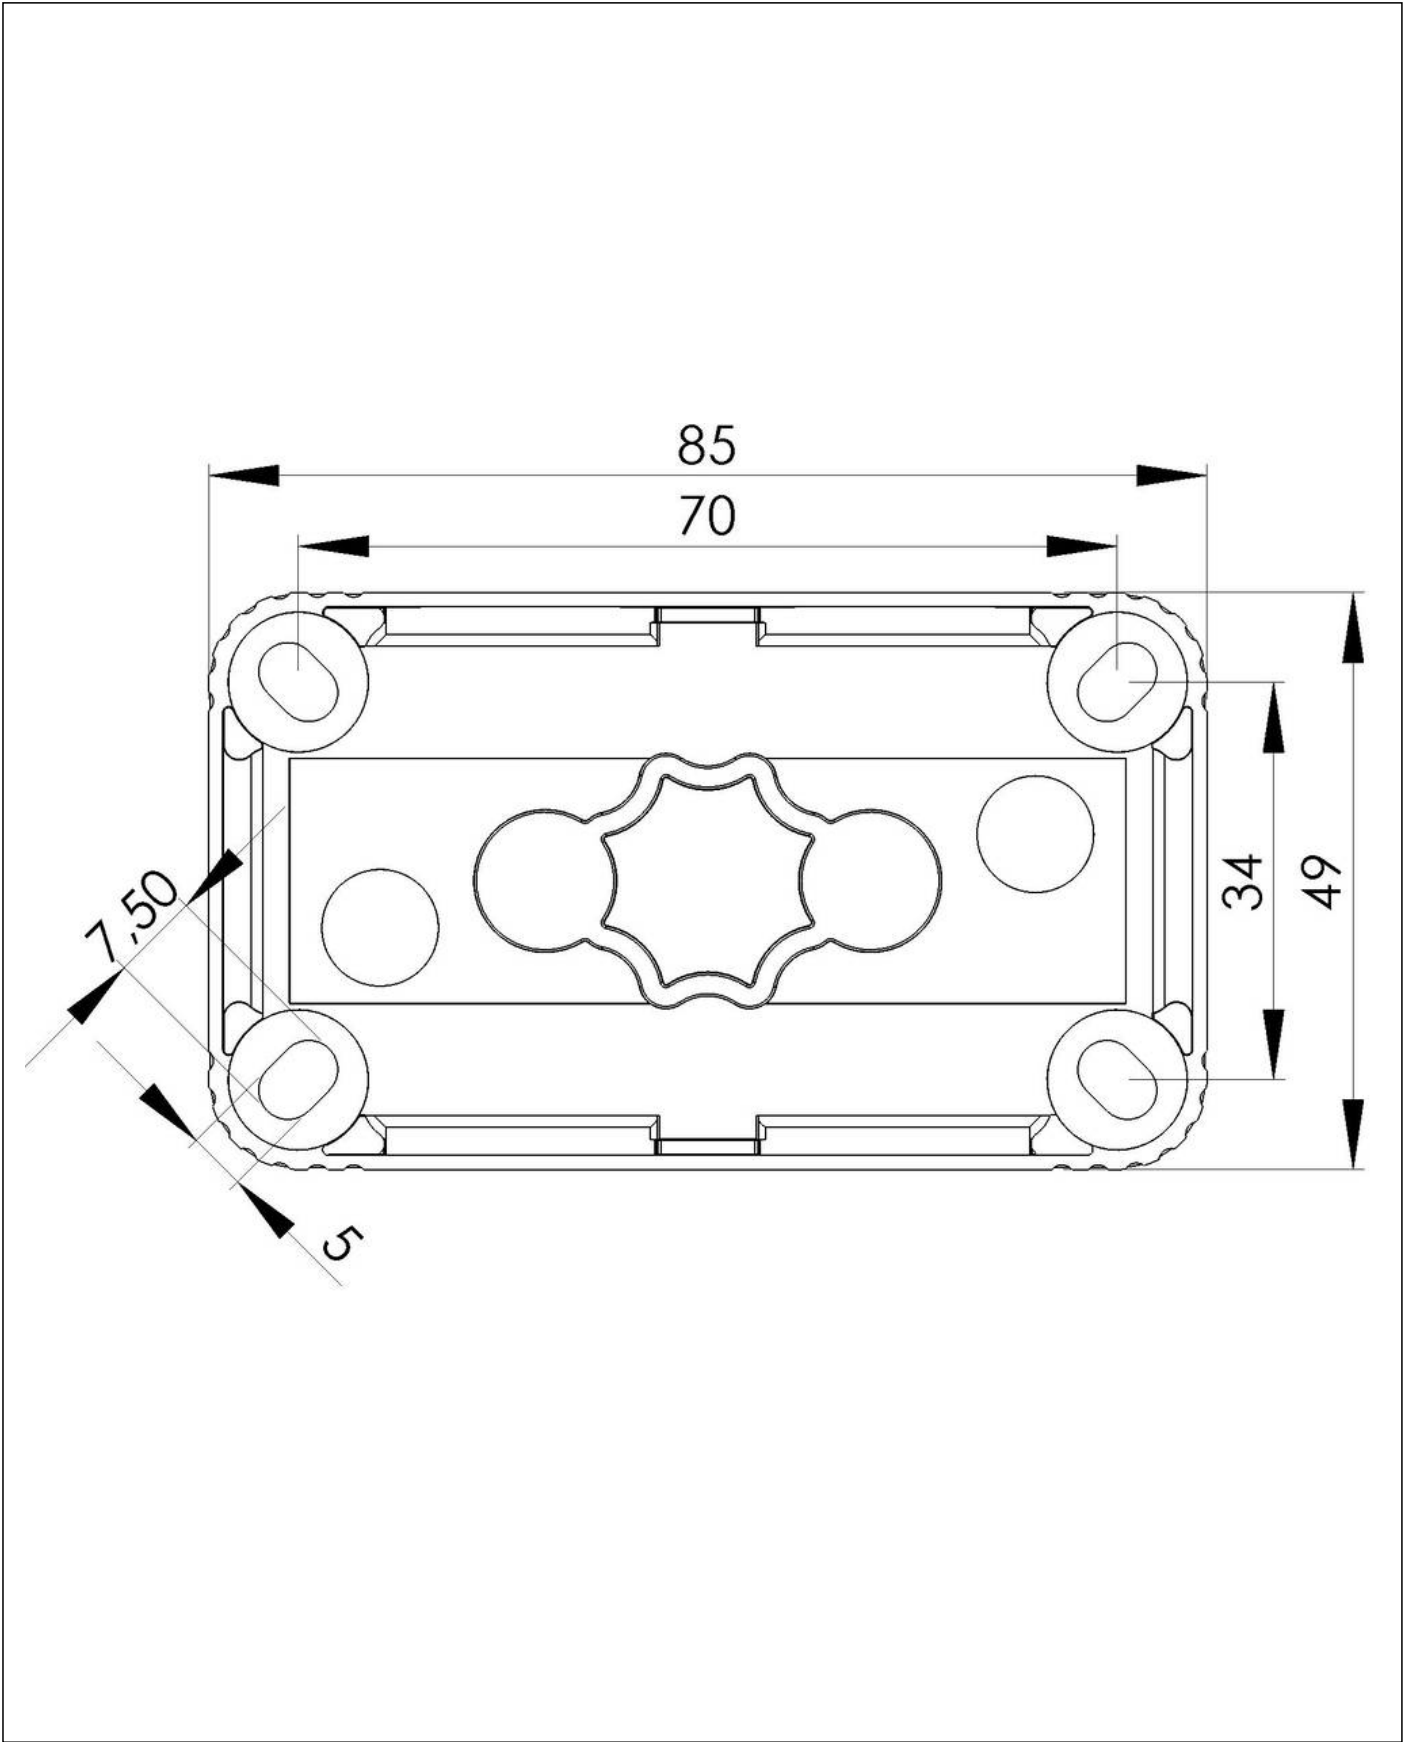

Your Contact:
WISKA Hoppmann GmbH
Kisdorfer Weg 28 · 24568 Kaltenkirchen · Germany
☎ +49-4191-508-0 · 📠 +49-4191-508-209
contact@wiska.de · www.wiska.com