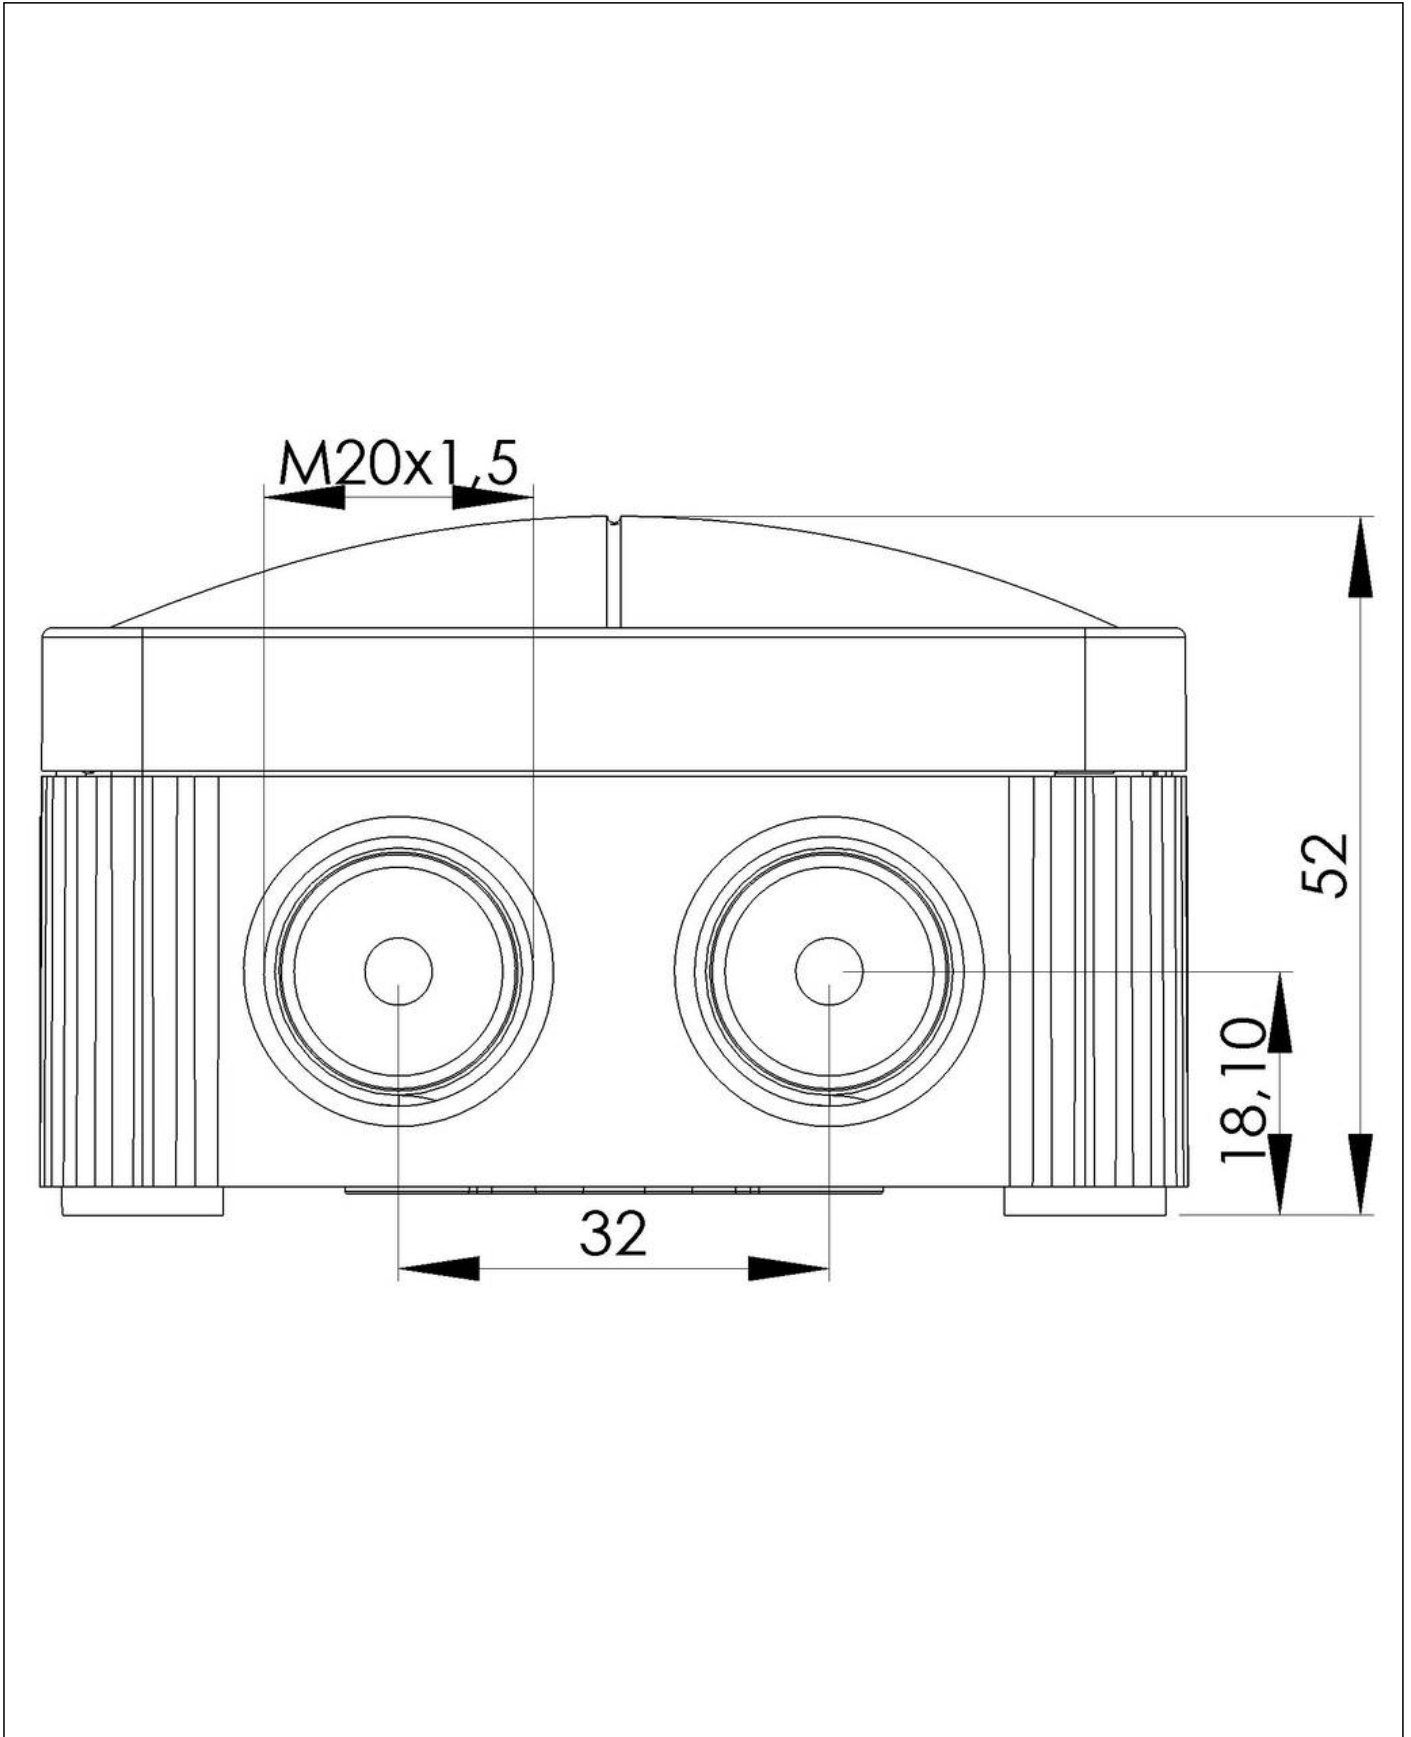

Your Contact:

WISKA Hoppmann GmbH

Kisdorfer Weg 28 · 24568 Kaltenkirchen · Germany

☎ +49-4191-508-0 · 📠 +49-4191-508-209

contact@wiska.de · www.wiska.com